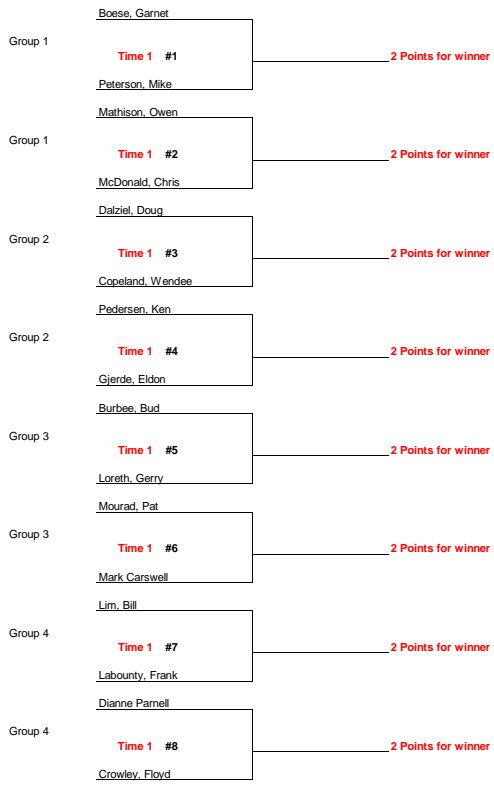

Mixed Bonuspiel - Sponsored by

Saturday Round Robin **Draw 1 Time 1 9:00 am Sat**
 Draw 2 Time 2 12:45 pm Sat
 Draw 3 Time 3 4:00 pm Sat

Sunday Events **Draw 1 Time 1 9:00 am Sun**
 Draw 2 Time 2 1:30 pm Sun

DRAW 1 9:00 am Sat

DRAW 2 12:45 pm Sat

DRAW 3 4:00 pm Sat