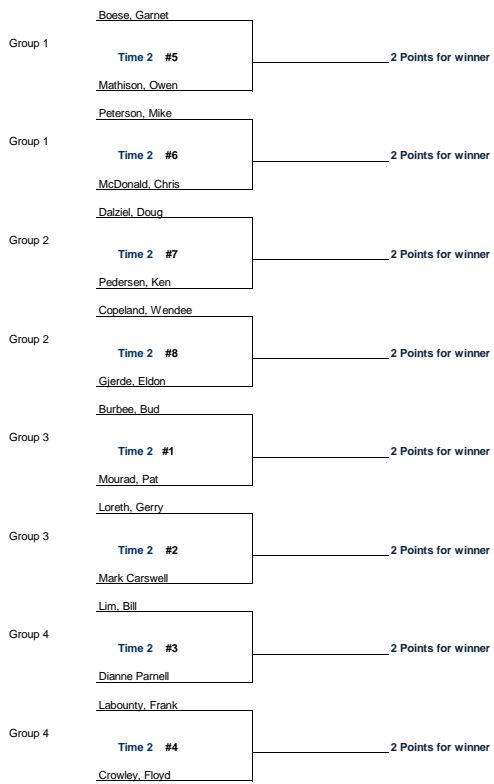

Mixed Bonuspiel - Sponsored by

Saturday Round Robin **Draw 1 Time 1 9:00 am Sat**
 Draw 2 Time 2 12:45 pm Sat
 Draw 3 Time 3 4:00 pm Sat

Sunday Events **Draw 1 Time 1 9:00 am Sun**
 Draw 2 Time 2 1:30 pm Sun

DRAW 1 9:00 am Sat

DRAW 2 12:45 pm Sat

DRAW 3 4:00 pm Sat